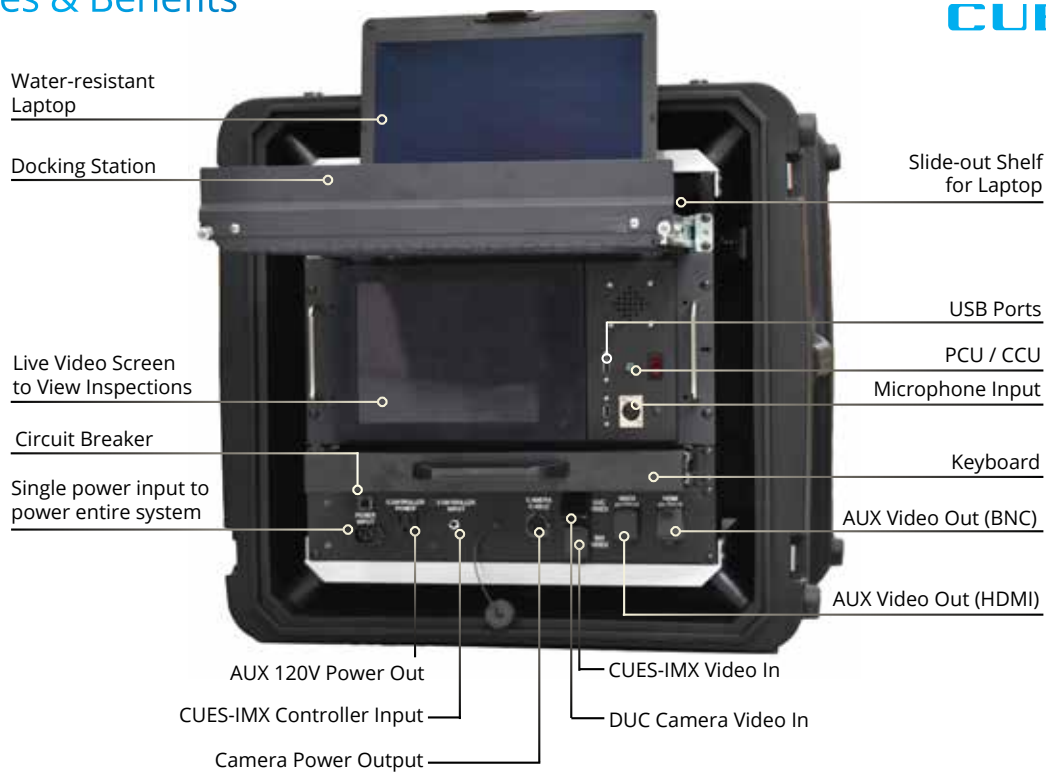

COMPAK²

With Manual Reel

"The Standard of the Industry"

THE CUES COMPAK2 IS DESIGNED TO OPERATE AND BE INTERCHANGEABLE WITH CUES MANHOLE CAMERAS.

Make the best use of your time and money by using the CUES CompaK2 to inspect your manholes and mainline pipes. This compact, lightweight, and rugged system can be mounted in an ATV, pick-up truck, trailer or van.

COMPACT²

Features & Benefits

"The Standard of the Industry"

System can be mounted in an ATV, pick-up truck, trailer or van.

Provides maximum protection via an enclosed video inspection system.

Versatile, mobile, rugged and economical CCTV inspection system!

System consists of a control box, reel, and tripod.

- Compact, lightweight, rugged, weatherproof enclosure; control box weighs only 100 lbs.
- The racks are mounted with shock-isolators to prevent equipment damage from jarring and vibrations.
- Easy access to service and maintain the unit via front and back removable panels.
- The tripod is operated with a battery-operated electric winch

- Operates and is interchangeable with CUES manhole cameras:
 - DUC Digital Side Scanning Camera produces 3D images of manholes with unwrapped view and measurements.
 - CUES-IMX Mpeg video with real-time zoom, pan & tilt, for preliminary pipe assessment.
 - SPiDER 3D scanning camera produces 3D video and measurable point cloud.