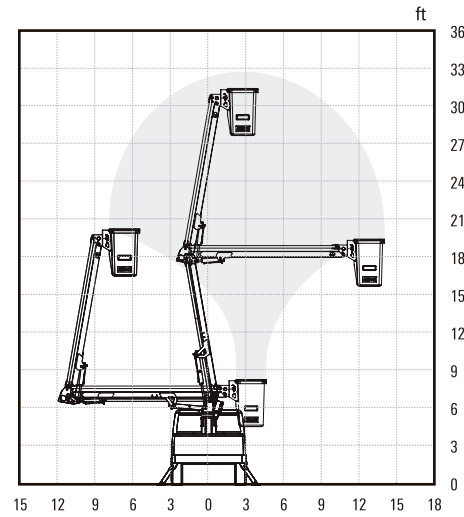

### GENERAL SPECIFICATIONS

- Working height**  
32.8 ft / 10,0 m
- Maximum side reach**  
14.1 ft / 4,3 m
- Platform capacity**  
300 lb / 136 kg
- Platform dimensions**  
24 x 24 x 42 in  
610 x 610 x 1070 mm
- Rotation**  
360° continuous infinite

### GENERAL SPECIFICATIONS

- Working height**  
44.3 ft / 13,5 m
- Maximum side reach**  
26.6 ft / 8,1 m
- Platform capacity**  
300 lb - 400 lb / 136 kg - 182 kg
- Platform dimensions**  
24 x 24 x 42 in  
610 x 610 x 1070 mm
- Rotation**  
360° continuous infinite

### GENERAL SPECIFICATIONS

- Working height**  
42.7 ft / 13,0 m
- Maximum side reach**  
19.7 ft / 6,0 m
- Platform capacity**  
300 lb - 386 lb / 136 kg - 175 kg
- Platform dimensions**  
24 x 24 x 42 in  
610 x 610 x 1070 mm
- Rotation**  
360° continuous infinite

**Serie AHN**  
Working height: 49.2 ft to 65.9 ft  
15,0 m to 20,0 m

**Serie XXL**  
Working height: 78.7 ft  
24,0 m

FT0010401

**AXIONLIFT LLC**  
3050 Biscayne Blvd. Suite 302, Miami, Florida 33137  
954 837 6378 • [axionlift.com](http://axionlift.com)