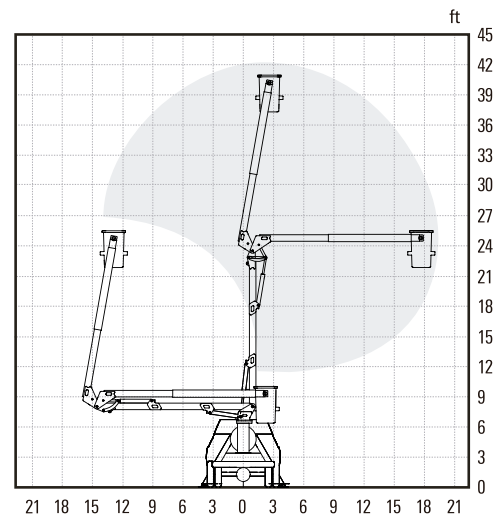

### GENERAL SPECIFICATIONS

- Working height**  
32.8 ft / 10,0 m
- Maximum side reach**  
14.1 ft / 4,3 m
- Platform capacity**  
300 lb / 136 kg
- Platform dimensions**  
24 x 24 x 42 in  
610 x 610 x 1070 mm
- Rotation**  
360° continuous infinite

### GENERAL SPECIFICATIONS

- Working height**  
44.3 ft / 13,5 m
- Maximum side reach**  
26.6 ft / 8,1 m
- Platform capacity**  
300 lb - 400 lb / 136 kg - 182 kg
- Platform dimensions**  
24 x 24 x 42 in  
610 x 610 x 1070 mm
- Rotation**  
360° continuous infinite

### GENERAL SPECIFICATIONS

- Working height**  
42.7 ft / 13,0 m
- Maximum side reach**  
19.7 ft / 6,0 m
- Platform capacity**  
300 lb - 386 lb / 136 kg - 175 kg
- Platform dimensions**  
24 x 24 x 42 in  
610 x 610 x 1070 mm
- Rotation**  
360° continuous infinite

**Serie AHN**  
Working height: 49.2 ft to 65.9 ft  
15,0 m to 20,0 m

**Serie XXL**  
Working height: 78.7 ft  
24,0 m

FT0010401

**AXIONLIFT LLC**  
3050 Biscayne Blvd. Suite 302, Miami, Florida 33137  
954 837 6378 • [axionlift.com](http://axionlift.com)