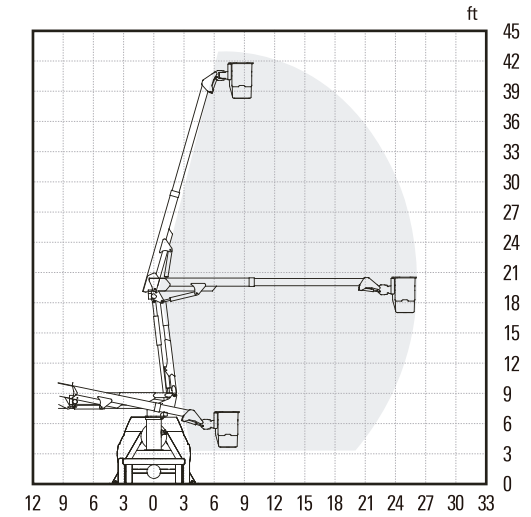

### GENERAL SPECIFICATIONS

- Working height**  
32.8 ft / 10,0 m
- Maximum side reach**  
14.1 ft / 4,3 m
- Platform capacity**  
300 lb / 136 kg
- Platform dimensions**  
24 x 24 x 42 in  
610 x 610 x 1070 mm
- Rotation**  
360° continuous infinite

### GENERAL SPECIFICATIONS

- Working height**  
44.3 ft / 13,5 m
- Maximum side reach**  
26.6 ft / 8,1 m
- Platform capacity**  
300 lb - 400 lb / 136 kg - 182 kg
- Platform dimensions**  
24 x 24 x 42 in  
610 x 610 x 1070 mm
- Rotation**  
360° continuous infinite

### GENERAL SPECIFICATIONS

- Working height**  
42.7 ft / 13,0 m
- Maximum side reach**  
19.7 ft / 6,0 m
- Platform capacity**  
300 lb - 386 lb / 136 kg - 175 kg
- Platform dimensions**  
24 x 24 x 42 in  
610 x 610 x 1070 mm
- Rotation**  
360° continuous infinite

**Serie AHN**  
Working height: 49.2 ft to 65.9 ft  
15,0 m to 20,0 m

**Serie XXL**  
Working height: 78.7 ft  
24,0 m

FT0010401

**AXIONLIFT LLC**  
3050 Biscayne Blvd. Suite 302, Miami, Florida 33137  
954 837 6378 • [axionlift.com](http://axionlift.com)